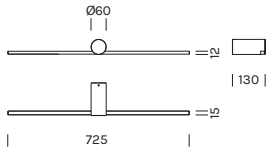

INDOOR - WALL

SLIGHT AP

- alluminio, policarbonato

- aluminum, polycarbonate

7552	M 2700K	W 3000K
Power	13.0W	13.0W
Nominal lumen	1927.8lm	2028.6lm
CRI	>90	>90
Supply	220-240V	220-240V
Item	Temperature	Finish
7552	M	-BI
	W	-NE
		-CR
		-BV