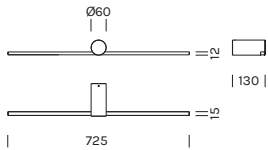

INDOOR - WALL

SLIGHT AP

- alluminio, policarbonato

- aluminum, polycarbonate

7552	M 2700K	W 3000K
Power	13.0W	13.0W
Nominal lumen	1927.8lm	2028.6lm
CRI	>90	>90
Supply	220-240V	220-240V
Item	Temperature	Finish
7552	M	-BI
	W	-NE
		-CR
		-BV