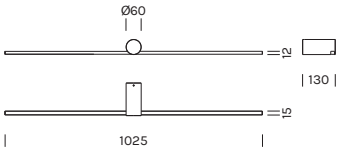

7553	M 2700K	W 3000K
Power	18.6W	18.6W
Nominal lumen	2754.0lm	2898.0lm
CRI	>90	>90
Supply	220-240V	220-240V

Item	Temperature	Finish
7553	M	-BI
	W	-NE
		-CR
		-BV