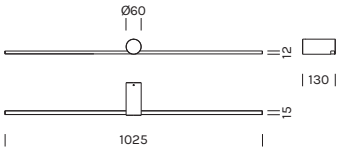

7550	M 2700K	W 3000K
Power	18.6W	18.6W
Nominal lumen	2754.0lm	2898.0lm
CRI	>90	>90
Supply	220-240V	220-240V

Item	Temperature	Finish
7550	M	-BI
	W	-NE
		-CR
		-BV